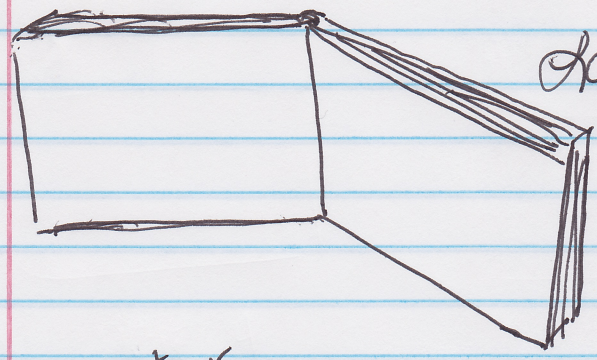

JACQUELINE DEATRICK

CRUCIBLE

POSSIBLE COLOR SCHEMES:

FFFFFF
01116A
D8D8D8
3F4045

#EB3824
88B42D } MAYBE
0177A2 } NOT THOSE
FFFC88
3E363F
23231A
0D6A0B

1ST PAGE LAST PAGE
FRONT COVER BACK COVER

Fonts

landscape